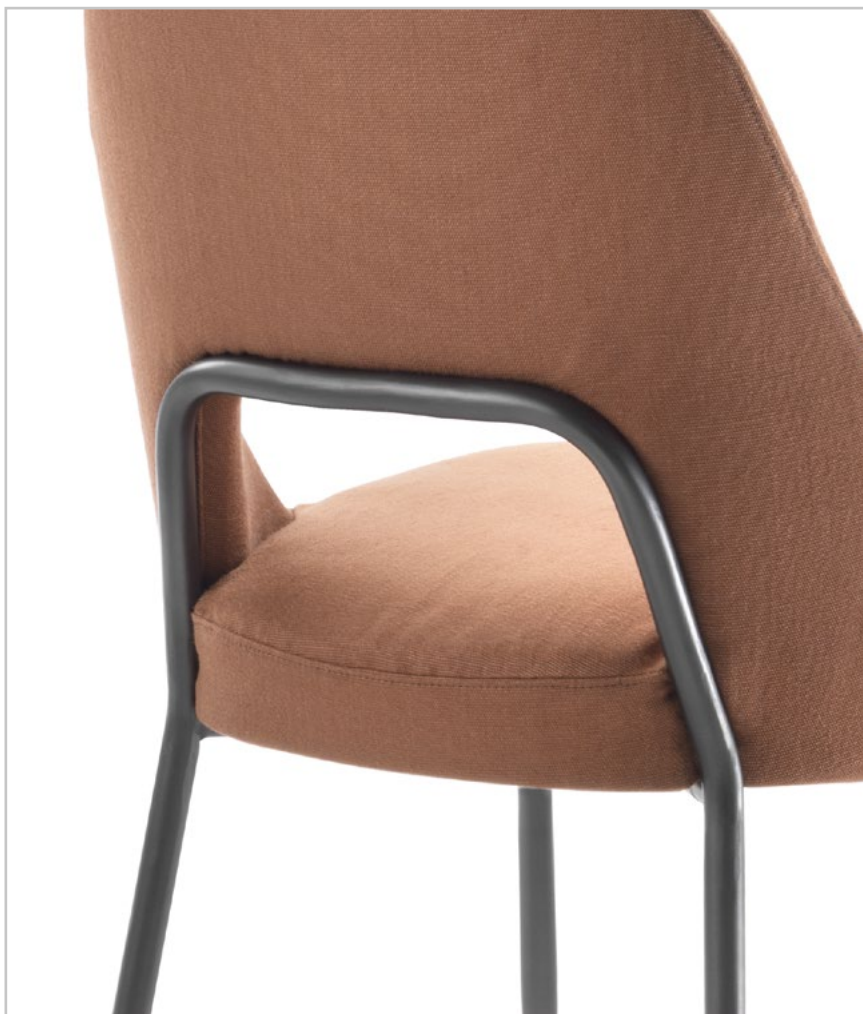

**FLEXFORM**

MADE IN ITALY

**JOYCE ANTONIO CITTERIO 2020**

**POLTRONCINE | SEDIE | SGABELLI DINING ARMCHAIRS | CHAIRS | STOOLS**

---

**FLEXFORM** Spa

Via Einaudi 23/25 20821 Meda (MB) Italy | Tel. +39 0362 3991 | Fax +39 0362 399228 | [info@flexform.it](mailto:info@flexform.it) | [www.flexform.it](http://www.flexform.it)

## JOYCE | ANTONIO CITTERIO | 2020

**TIPOLOGIE** POLTRONE/POUF - SEDIE/POLTRONCINE/SGABELLI **PRODOTTO** POLTRONA - SEDIA **STRUTTURA** IN METALLO E POLIURETANO STAMPATO, RIVESTITA IN TESSUTO PROTETTIVO ACCOPPIATO **BASE** IN METALLO SATINATO, CROMATO, CROMO NERO, BRUNITO O NEL COLORE BIANCO 100 **RIVESTIMENTO** SFODERABILE SIA NELLA VERSIONE IN TESSUTO CHE NELLA VERSIONE IN PELLE

**CATEGORIES** ARMCHAIRS/OTTOMANS - CHAIRS/SMALL ARMCHAIRS/BAR STOOLS **PRODUCT** ARMCHAIR - CHAIR **STRUCTURE** IN METAL AND MOLDED POLYURETHANE, COVERED WITH A PROTECTIVE LAMINATED FABRIC **BASE** IN METAL WITH SATIN, CHROME, BLACK CHROME, BURNISHED OR WHITE 100 FINISH. FEET REST ON TIPS MADE OF THERMOPLASTIC MATERIAL **UPHOLSTERY** IS REMOVABLE IN BOTH THE FABRIC AND LEATHER VERSIONS