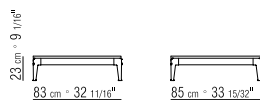

28361

28364

28365

28368