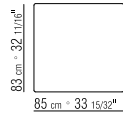

28361

28364

28365

28368