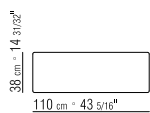

28361

28364

28365

28368