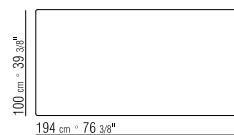

28361

28364

28365

28368