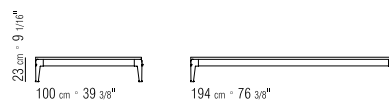

28361

28364

28365

28368