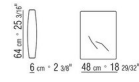

COD. 021697