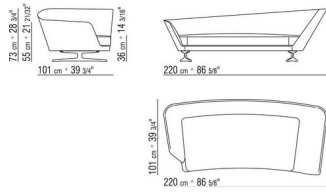

COD. 021603

COD. 021697

COD. 021698

COD. 021696