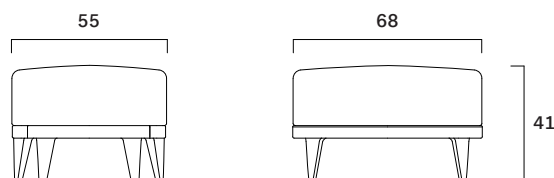

Lounge armchair and pouf with solid walnut base and padded cushions upholstered with leather or fabric. Armchair shell structure in aluminium, upholstered with saddle leather.

Peso/Weight: 10,1 kg
Cubaggio/Cubage: 0,19 m³ 11,7 Kg 72x59x44 cm