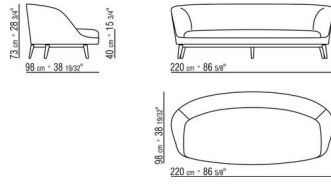

COD. 011862