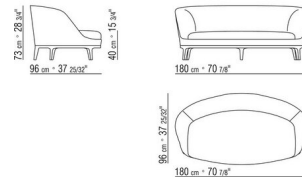

COD. 011863