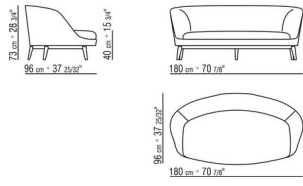

COD. 011867

COD. 011868