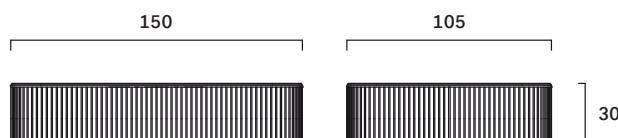

Comb 100

FG 487.01
design Gordon Guillaumier

Famiglia di tavolini fronte e fianco divano con struttura in tondino di metallo, disponibile in finitura nera cromata o oro. Piano laccato disponibile nei colori: grigio, blu scuro, bordeaux e beige.

Collection of accent tables with a metal rod structure, with chromed, black or brass finish. Grey, dark blue, bordeaux or beige MDF lacquered top.

Peso/Weight: 27,8 kg
Cubaggio/Cubage: 0,78 m³ 34,0 Kg 164x119x40 cm

Certificazioni / Certifications

Legno/Wood: CARB II
TSCA TITLE VI

Materiali / Materials

Rivestimento: -
Seat upholstery: -

Finiture: Ottone spazzolato, Verniciato
Finish: Brushed brass, Lacquered

Base: Metallo
Base: Steel

Imbottitura: -
Padding: -

Finiture top: Blu scuro / grigio / bordeaux / beige
Top finish: Dark blue / grey / bordeaux / beige

Top: MDF
Top: MDF

Comb Collection