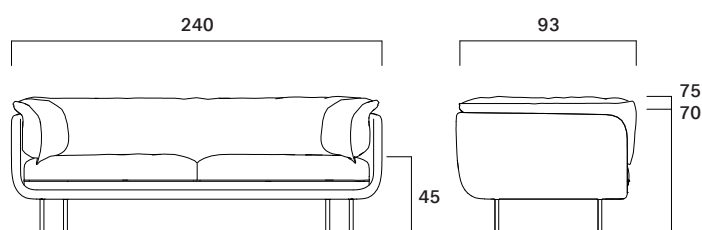

Sofa with lightly padded metal frame covered in leather or fabric. Seat and back cushions filled with eco down and covered in leather or fabric. Burnished brass feet or black.

Peso/Weight: 62,0 kg

Cubaggio/Cubage: 1,58 m<sup>3</sup> 82,0 Kg 245x96x67 cm