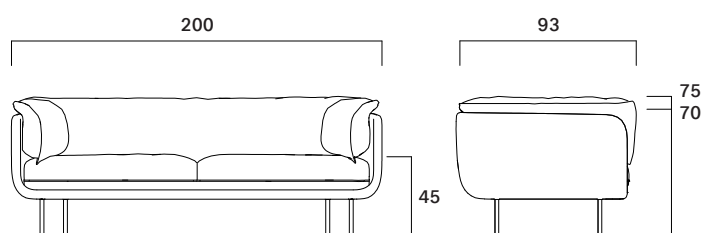

Winnie Sofa 200

FG 483.01
design Mist-O

Divano con struttura in metallo leggermente imbottita e rivestita in pelle o tessuto. Cuscini di seduta e schienale imbottiti in piuma ecologica e rivestiti in pelle. Piedini in ottone brunito o nero.

Sofa with lightly padded metal frame covered in leather or fabric. Seat and back cushions filled with eco down and covered in leather or fabric. Burnished brass feet or black.

Peso/Weight: 51,8 kg

Cubaggio/Cubage: 1,32 m³ 69,1 Kg 206x96x67 cm

Certificazioni / Certifications

Espanso/Foam: TB117-2013 Section 3
BS5852 Part 2
CLASSE 1IM

Legno/Wood: CARB II
TSCA TITLE VI

Materiali / Materials

Rivestimento: Pelli e tessuti come da collezione
Seat upholstery: Leathers and fabrics in our collection

Finiture: Ottone spazzolato, Verniciato
Finish: Brushed brass, Lacquered

Base: -
Base: -

Imbottitura: Piuma ecologica
Padding: Organic down

Struttura interna: Legno
Inside structure: Wood

Winnie Collection