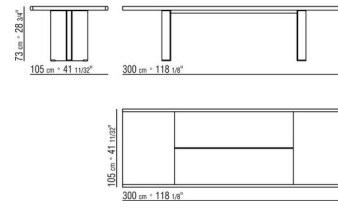

COD. 025282