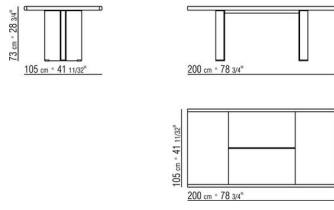

COD. 025280