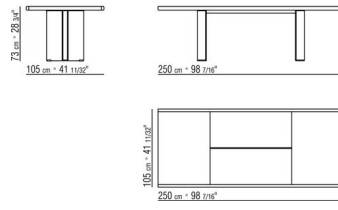

COD. 025281