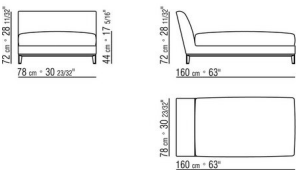

COD. 01LX40